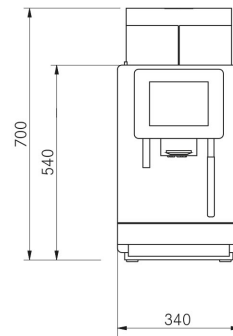

A400 NM | A400

PRODUCT LINES : **A-Line** | CUPS PER DAY : **100**

Fully automatic coffee machine (A400 NM - no milk)

1 or 2 coffee grinders; 1 or 2 powder dosing systems

Built-in water tank or fixed water connection

TECHNICAL DATA

Width (mm)	340.00 mm
Height (mm)	744.00 mm
Depth (mm)	600.00 mm
Ristretto	yes
Espresso	yes
Coffee	yes
Milk coffee	no
Cappuccino	no
Latte Macchiato	no
Chococcino	no
Brewed coffee	optional
Hot water	yes
Cold milk	no
Warm milk	no
Chocolate	optional
Steam	no
Warm milk foam	no
Cold milk foam	no
Flavour shots (sirups)	no
Operation - Selfservice	yes
Operation - Serviced	yes
Recommended daily output (cups)	100 per day
Recommended yearly output (cups)	30000
Weight (mm)	38.00 kg
iQ Flow	no